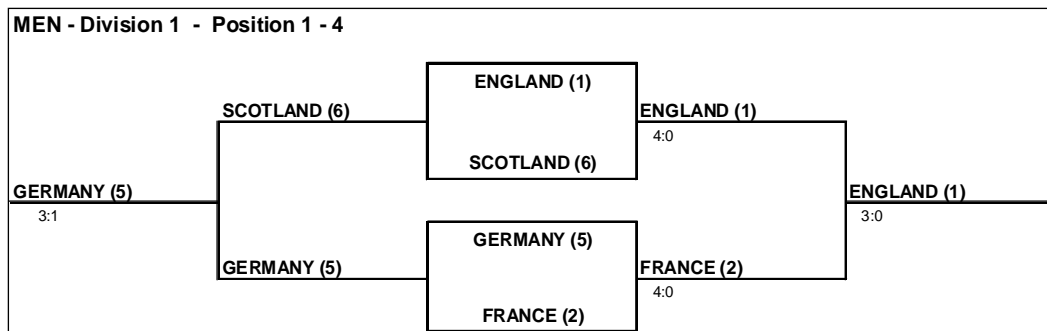

40th EUROPEAN MEN'S TEAM CHAMPIONSHIP

Court Glass

	ENGLAND [1]	-	SCOTLAND [6]	4 May 2012 - 12:15 hrs
				4:0 - 11:0 - 121:46
m1	Nick Matthew	-	Alan Clyne	11:5, 11:7, 11:4
m2	Peter Barker	-	Greg Lobban	11:4, 11:5, 11:1
m3	Daryl Selby	-	Christopher Small	11:5, 11:2, 11:3
m4	Tom Richards	-	Stuart Crawford	11:2, 11:8

Court Glass

	FRANCE [2]	-	GERMANY [5]	4 May 2012 - 17:30 hrs
				4:0 - 11:2 - 142:79
m1	Gregory Gaultier	-	Simon Rösner	11:4, 11:2, 8:11, 15:13
m2	Thierry Lincou	-	Raphael Kandra	11:8, 11:7, 9:11, 11:2
m3	Mathieu Castagnet	-	André Haschker	11:8, 11:3, 11:1
m4	Gregoire Marche	-	Rudi Rohrmüller	11:3, 11:6

Court Glass

	SCOTLAND [6]	-	GERMANY [5]	5 May 2012 - 09:00 hrs
				1:3 - 5:9 - 108:135
m1	Alan Clyne	-	Simon Rösner	6:11, 8:11, 4:11
m2	Greg Lobban	-	Raphael Kandra	2:11, 5:11, 5:11
m3	Christopher Small	-	Jens Schoor	11:7, 15:13, 11:6
m4	Stuart Crawford	-	André Haschker	3:11, 11:4, 8:11, 11:6, 8:11

Court Glass

	ENGLAND [1]	-	FRANCE [2]	5 May 2012 - 14:30 hrs
				3:0 - 9:2 - 118:72
m1	James Willstrop	-	Gregory Gaultier	11:3, 8:11, 11:6, 11:1
m2	Nick Matthew	-	Thierry Lincou	unplayed
m3	Peter Barker	-	Mathieu Castagnet	11:7, 11:5, 11:7
m4	Daryl Selby	-	Gregoire Marche	11:3, 11:13, 11:9, 11:9