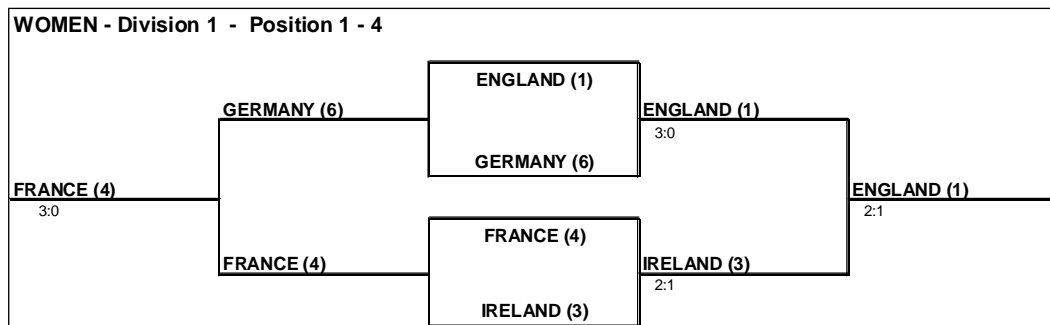

35th EUROPEAN WOMEN'S TEAM CHAMPIONSHIP

Court Glass

IRELAND [3]
w1 Madeline Perry
w2 Aisling Blake
w3 Laura Mylotte

- **FRANCE [4]**
- Camille Serme
- Coline Aumard
- Maud Duplomb

4 May 2012 - 10:45 hrs

2:1 - 6:5 - 105:92
12:10, 12:10, 11:5
11:4, 6:11, 7:11, 11:3, 11:5
8:11, 8:11, 8:11

Court Glass

ENGLAND [1]
w1 Jenny Duncalf
w2 Laura Massaro
w3 Alison Waters

- **GERMANY [6]**
- Pamela Hathway
- Eva Brauckmann
- Franziska Hennes

4 May 2012 - 15:15 hrs

3:0 - 8:0 - 88:24
11:3, 11:4, 11:5
11:2, 11:1
11:1, 11:1, 11:7

Court 10

FRANCE [4]
w1 Camille Serme
w2 Coline Aumard
w3 Laura Pomportes

- **GERMANY [6]**
- Kathrin Hauck
- Pamela Hathway
- Franziska Hennes

5 May 2012 - 12:15 hrs

3:0 - 8:0 - 88:39
11:5, 11:2, 11:4
11:3, 11:8, 11:5
11:8, 11:2